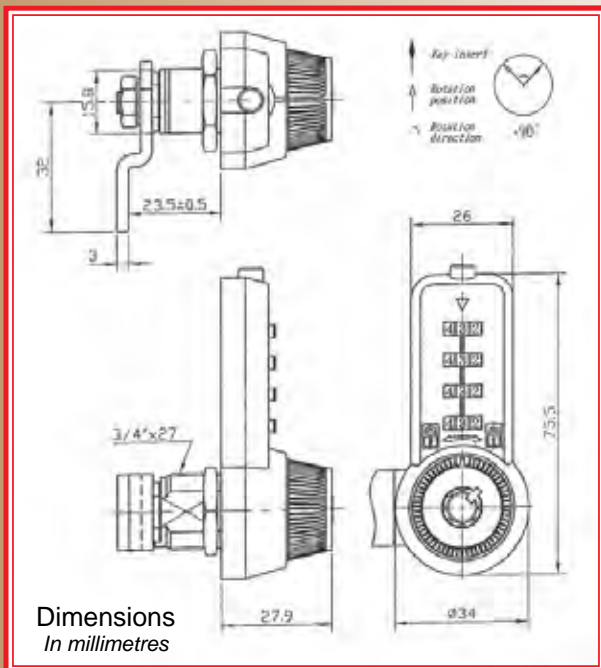

ENFIELD

Combination Cam Lock A500

A500 Security

- 4 Digit combination
- Up to 10,000 differs
- Radial key override for forgotten codes
- Different master key groups available

A500 Convenience

- Choose your own code
- Easily resettable
- Wide range of cams available

A500 Easy Installation

- Fits into 19mm "Double-D" hole
- Convenient for retro-fitting
- For right and left-hand doors
- 3 Body sizes 17.5mm, 22.5mm, 29mm

Codringtons

38 CRAWLEY ROAD
LONDON N22 6AG
ENGLAND