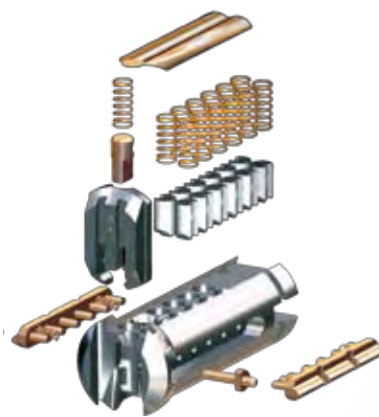

Quick and easy identification of BiLock keys can be achieved through the use of integral coloured key heads, with a choice of over eighteen colours, and literally **thousands of possible colour combinations**. This can be invaluable for **fast recognition of keys** from a large and multi-layered master keyed suite.

BiLock's **twelve pin cylinders** cope routinely with the largest and most complex master keying requirements. Grand Master key systems with **hundreds of sub-master suites**, common "front door" cylinders, and interchange keying are easily designed on unique computer software on which the incidence of unwanted "phantom keys" is quickly avoided.

The revolutionary design of BiLock cylinders has **reduced the number of components by up to fifty percent**. Assembly is quicker and more accurate and parts are less likely to be out of stock.

BiLock's **Quick Change Core** system allows quick and simple re-keying of doors **without the need for dismantling or even removing the cylinder**. BiLock can also provide a convenient Construction Core facility for convenience during building while maintaining the **security and integrity** of the designed master key suite.