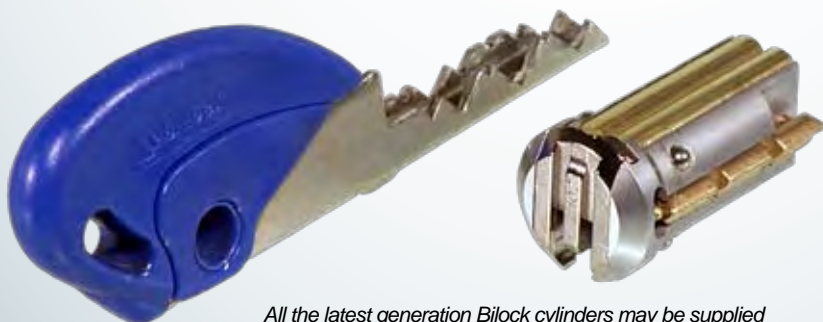

## THE BiLOCK ADVANTAGE

The BiLock range includes the **full complement of cylinder types** - euro, oval, rim, threaded, Scandinavian, Australian, cam and furniture locks, vending machine cylinders, padlocks, switch locks.

Euro Single

Quick and easy identification of BiLock keys can be achieved through the use of integral coloured key heads, with a choice of over eighteen colours, and literally **thousands of possible colour combinations**. This can be invaluable for **fast recognition of keys** from a large and multi-layered master keyed suite.

BiLock's **twelve pin cylinders** cope routinely with the largest and most complex master keying requirements. Grand Master key systems with **hundreds of sub-master suites**, common "front door" cylinders, and interchange keying are easily designed on unique computer software on which the incidence of unwanted "phantom keys" is quickly avoided.

The revolutionary design of BiLock cylinders has **reduced the number of components by up to fifty percent**. Assembly is quicker and more accurate and parts are less likely to be out of stock.

BiLock's **Quick Change Core** system allows quick and simple re-keying of doors **without the need for dismantling or even removing the cylinder**. BiLock can also provide a convenient Construction Core facility for convenience during building while maintaining the **security and integrity** of the designed master key suite.